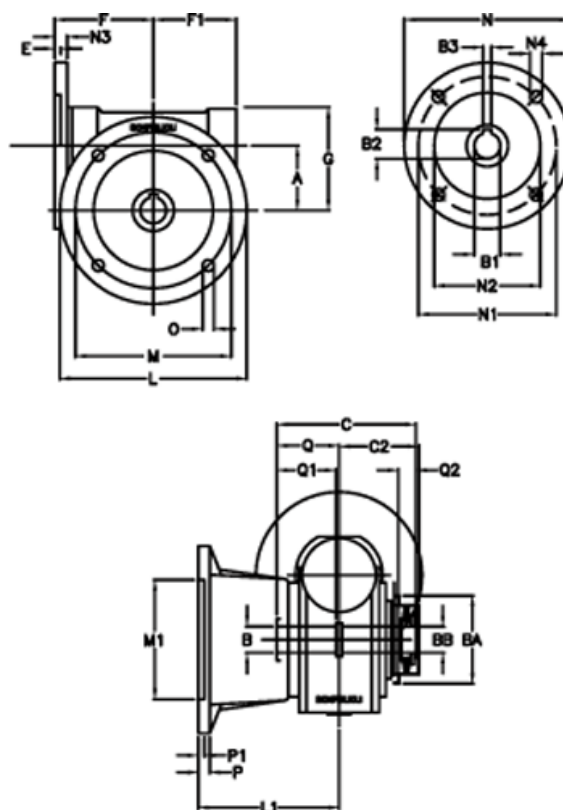

Article number: 390204401062216

Description: Worm Gear with Torque Limiter
VF 44-L1-FA-10-P63B5

Measures

a = 44.6	C2 = 48	m = 87	P = 9
B = 18	Description = VF 44FA-xx-63B5	M1 = 60	P1 = 7
B1 E7 = 11	E = 2	N = 140	Q = 32.0
B2 = 12.8	F = 65	N1 = 115	Q1 = 32
B3 H9 = 4	F1 = 54	N2 = 95	Q2 = 12
BA = 40	g = 71	N3 = 10.5	
BB H7 = 11	L = 110	N4 = 9.5	
C = 79	L1 = 90	O = 8.5	